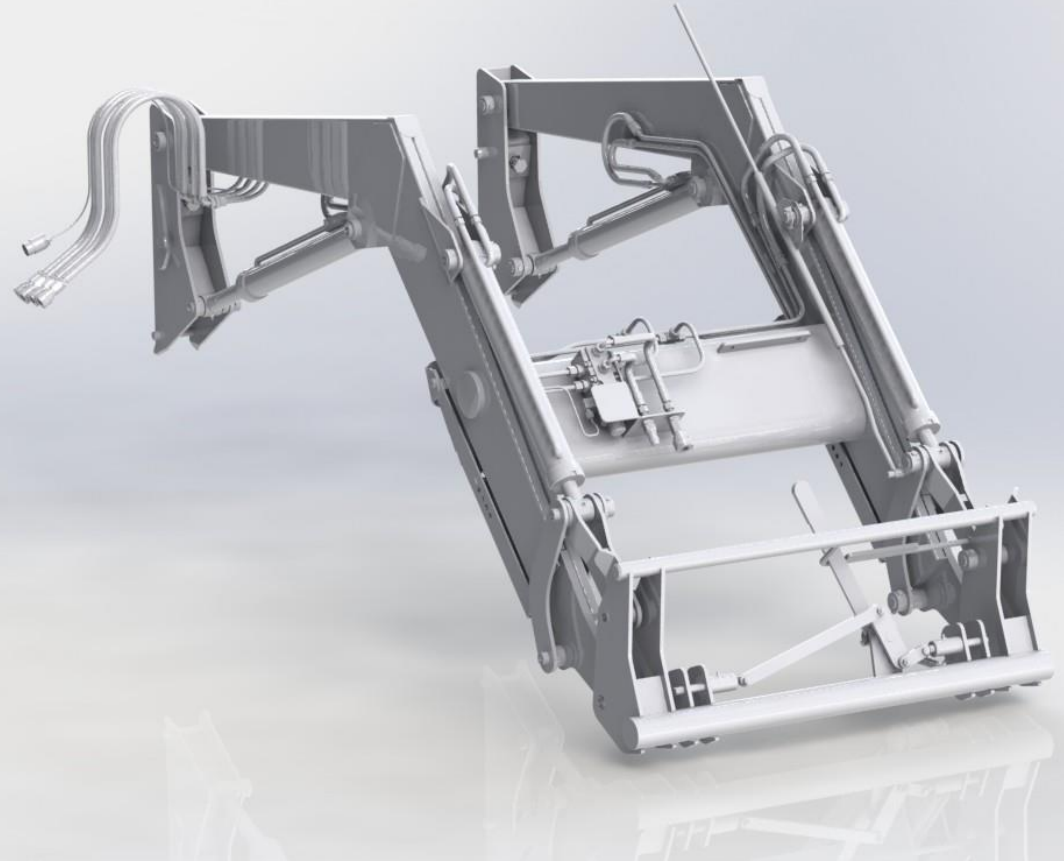

# Front Loader Parts Manual

FL 35, 45, 60, 65, 85 & 105

RL 1 - Front Loader Fittings								
Item	Description	Loader Model						Qty
		FL35	FL45	FL60	FL65	FL85	FL105	
1	Right Pillar	RL113501	RL114501	RL116001	RL116501	RL118501	RL110501	1
2	Left Pillar	RL113502	RL114502	RL116002	RL116502	RL118502	RL110502	1
3	Boom Pin	RL11A03						2
4	Main Pin	RL11A04						2
5	Locking Screw	24 X 70 X 2.5						2
6	Cylinder Pin	RL11S06A				RL11S06B		5
7	Cap	RL11S07				RL118507	-	2
8	Pin	RL11S08					RL110508	1
9	Clip	RL11A09						1
10	Level Bar Holder	RL11A10						1
11	Level Bar	RL11A11						1
12	Curved Link	RL11A12						1
13	Curved Link	RL11A13						1
14	Cranked Link	RL11A14						2
15	Stand Shoe	RL11A15						2
16	Stand Arm	RL11A16						2
17	Stand Adjuster	RL11A17						2
18	Bolt	14 x 100						2
19	Nut	M14 Locking Nut						2
20	Pin	RL11A20						2
21	R - Clip	RL11A21						2
22	Bolt	16 x 70						2
23	Nut	M16 Locking Nut						2