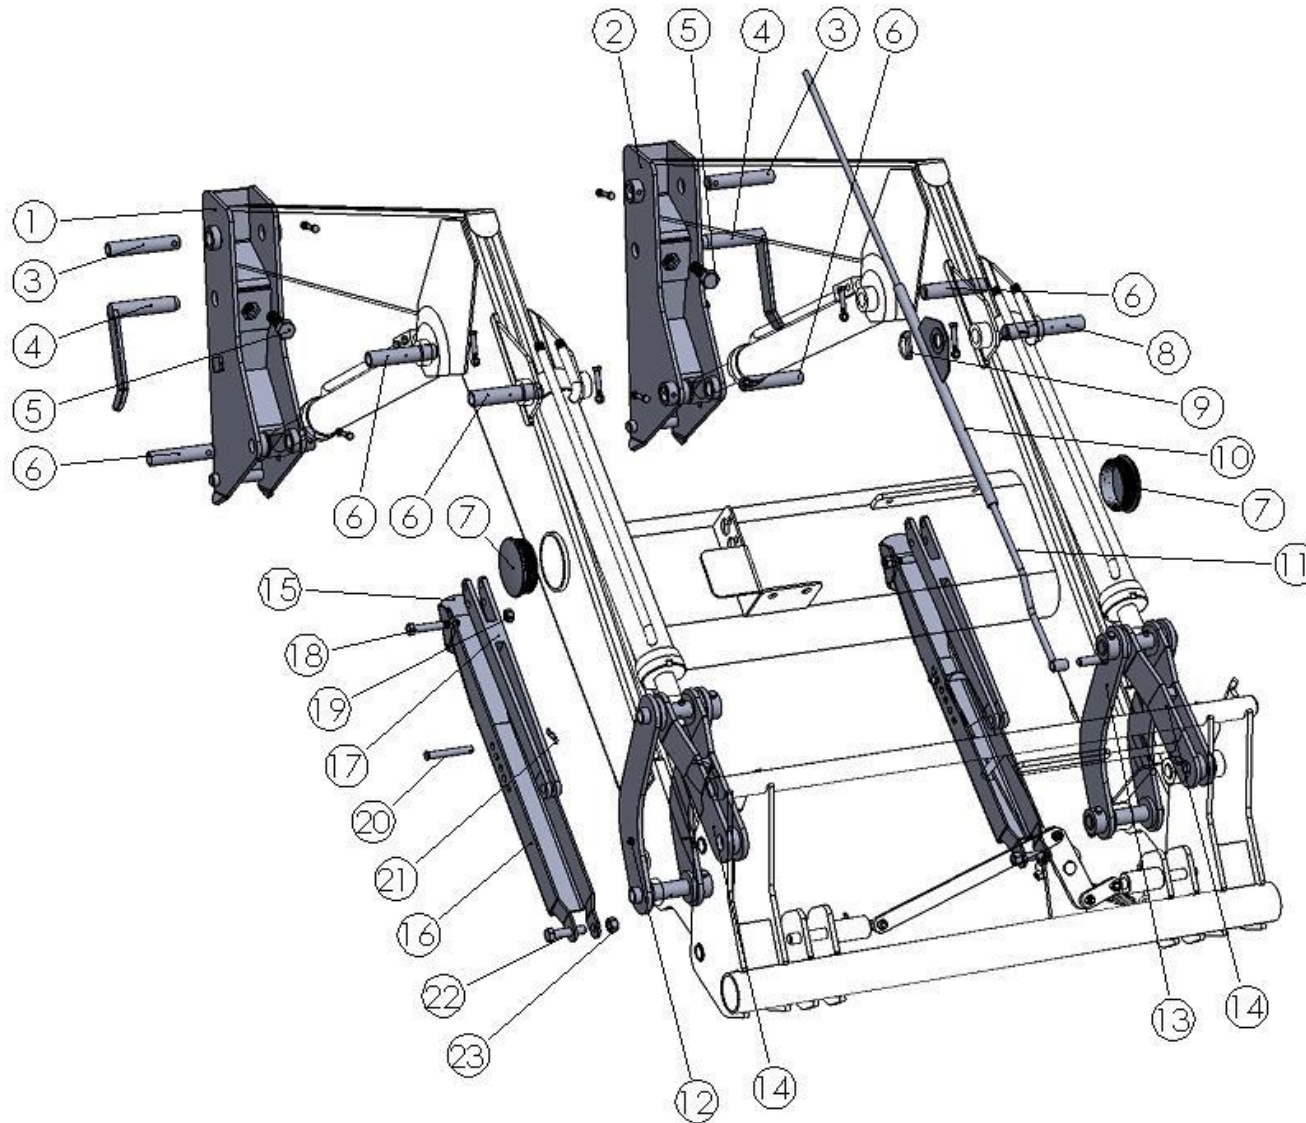

Front Loader Parts List: Issue 1

16	JD Power Plate Bolts Suit 30 Series	RL51S16	3
17	Hydraulic Hose (s)	Valve Hose (s) available upon request <i>Required Info : Tractor Make & Model, Loader Model</i>	2/3
18	Joystick Bracket	Brackets available upon request <i>Required Info : Tractor Make & Model</i>	1

RL 1 - Front Loader Fittings