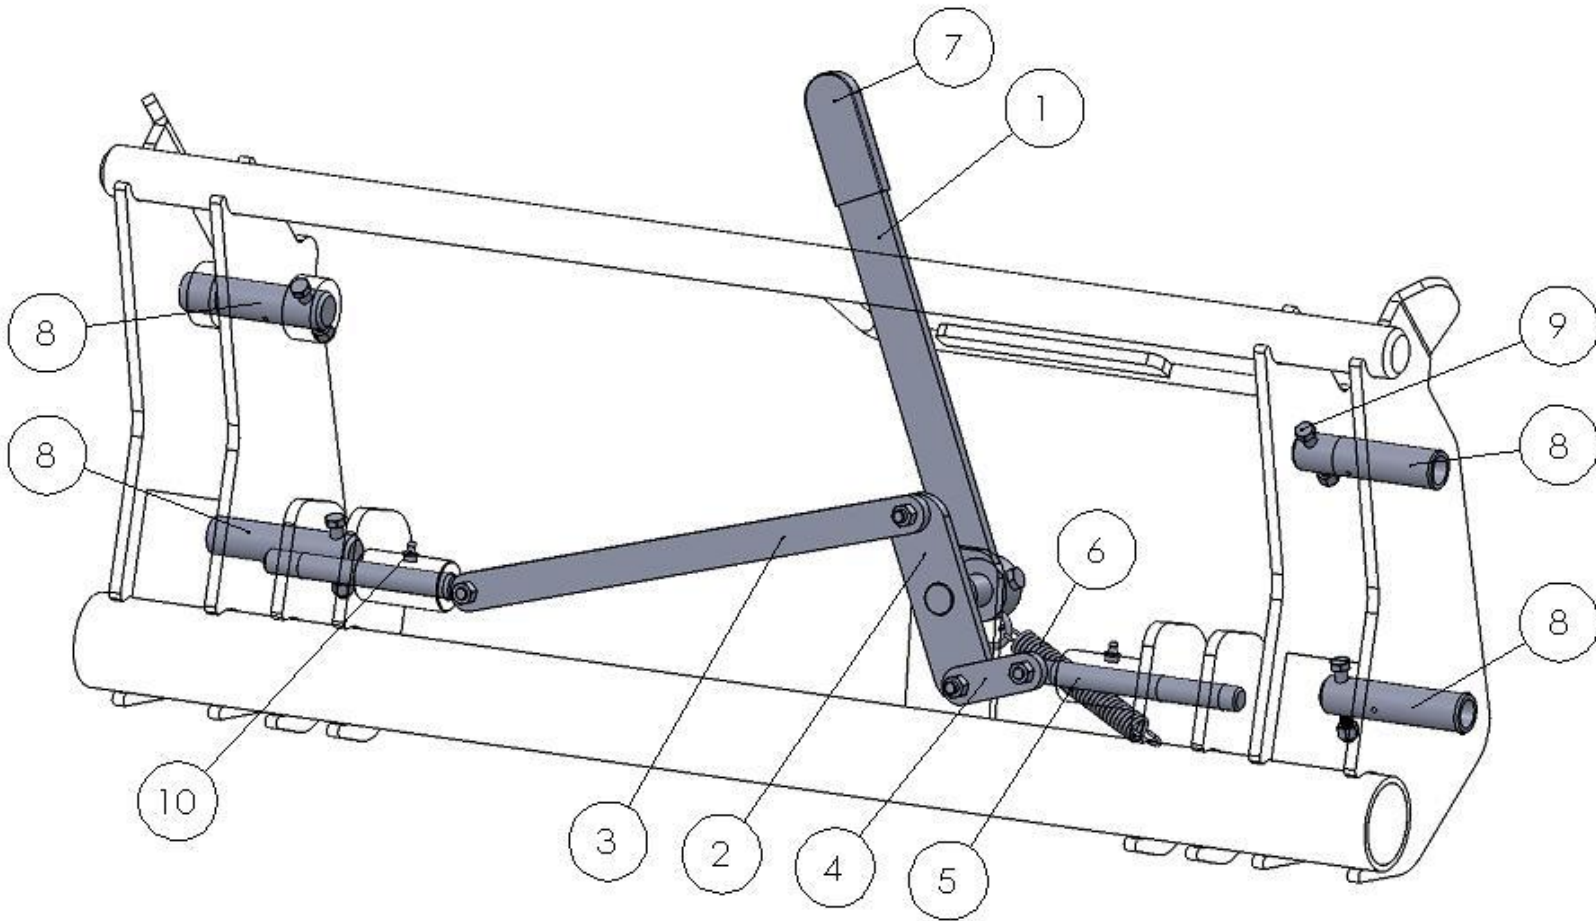

RL 3 - Euro Quick Attach Parts List