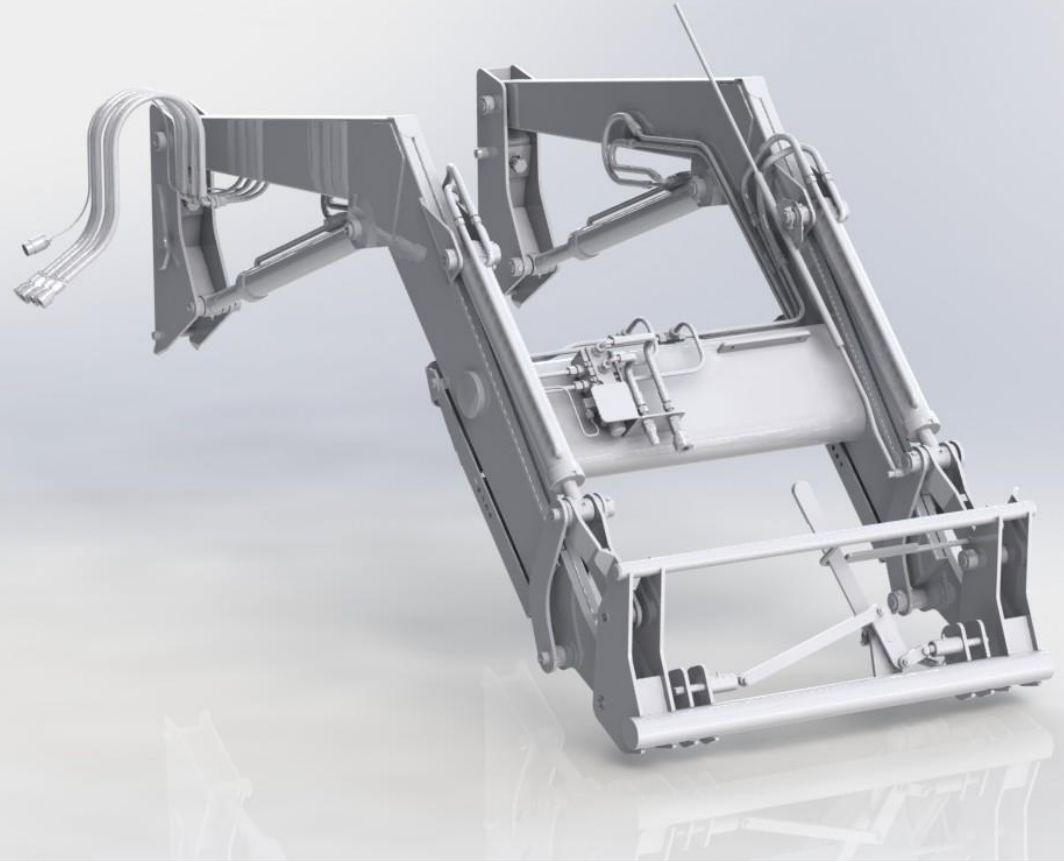

Front Loader Parts Manual

FL 35, 45, 60, 65, 85 & 105

RL 1 - Front Loader Fittings								
Item	Description	Loader Model						Qty
		FL35	FL45	FL60	FL65	FL85	FL105	
1	Right Pillar	RL113501	RL114501	RL116001	RL116501	RL118501	RL110501	1
2	Left Pillar	RL113502	RL114502	RL116002	RL116502	RL118502	RL110502	1
3	Boom Pin	RL11A03						2
4	Main Pin	RL11A04						2
5	Locking Screw	24 X 70 X 2.5						2
6	Cylinder Pin	RL11S06A				RL11S06B		5
7	Cap	RL11S07				RL118507	-	2
8	Pin	RL11S08					RL110508	1
9	Clip	RL11A09						1
10	Level Bar Holder	RL11A10						1
11	Level Bar	RL11A11						1
12	Curved Link	RL11A12						1
13	Curved Link	RL11A13						1
14	Cranked Link	RL11A14						2
15	Stand Shoe	RL11A15						2
16	Stand Arm	RL11A16						2
17	Stand Adjuster	RL11A17						2
18	Bolt	14 x 100						2
19	Nut	M14 Locking Nut						2
20	Pin	RL11A20						2
21	R - Clip	RL11A21						2
22	Bolt	16 x 70						2
23	Nut	M16 Locking Nut						2