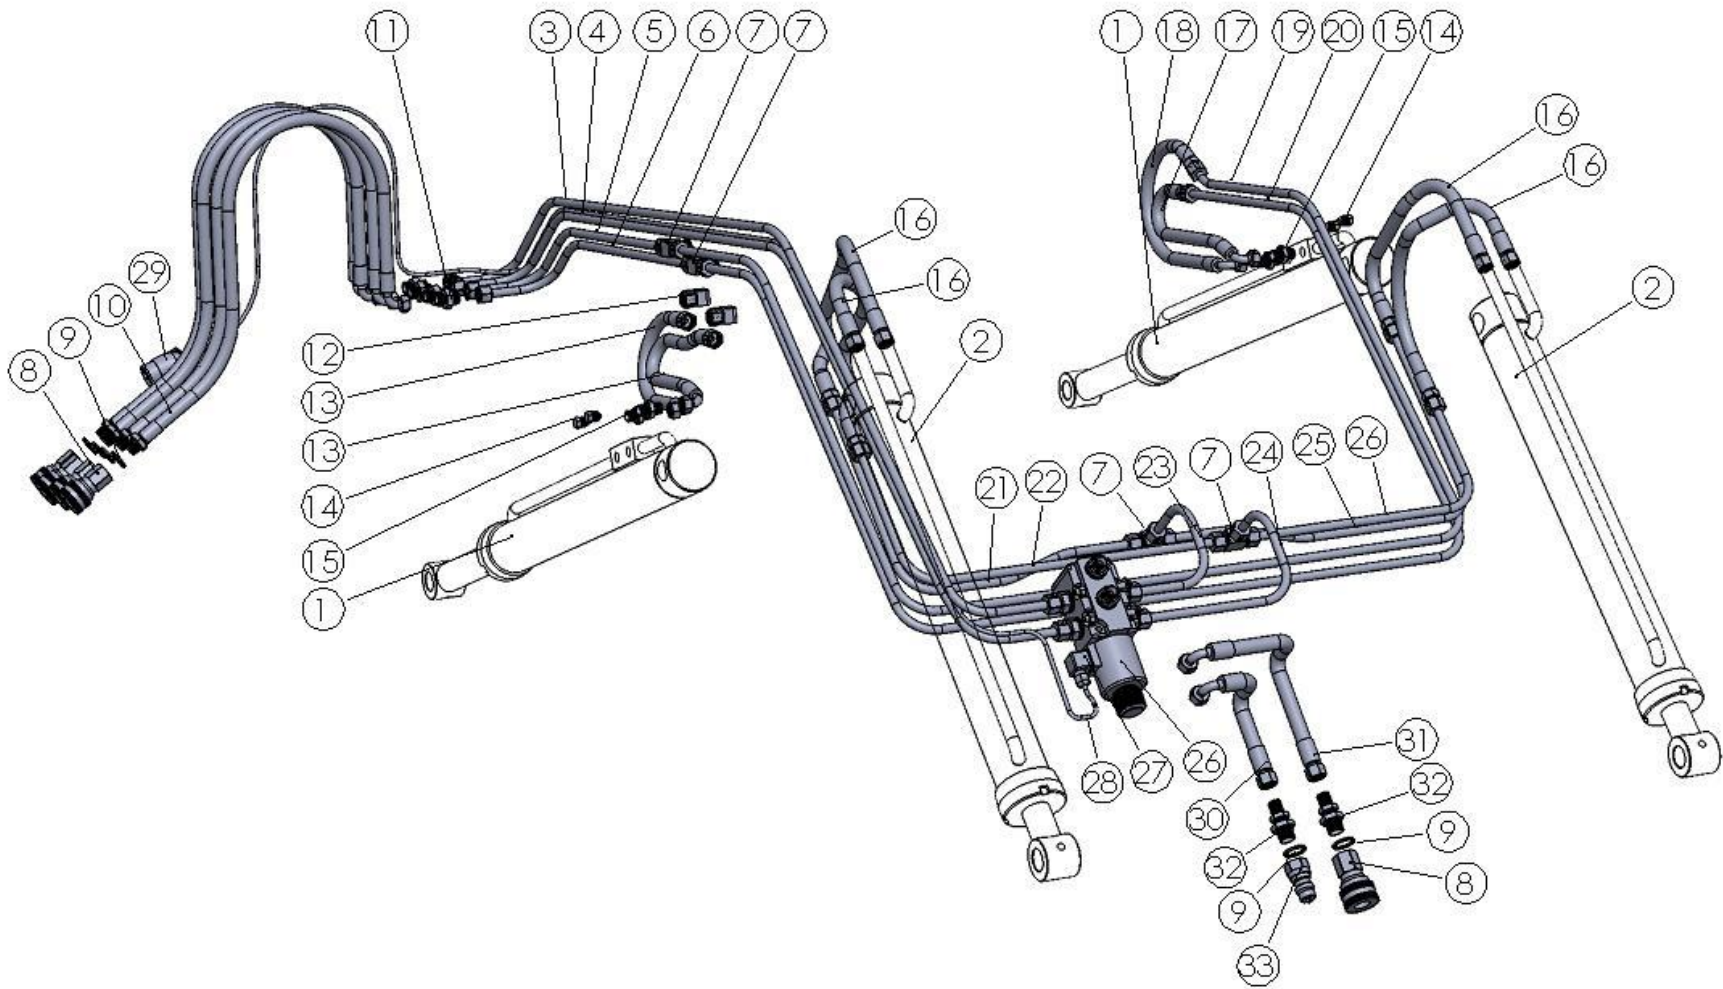

RL 2 - Front Loader Hydraulics