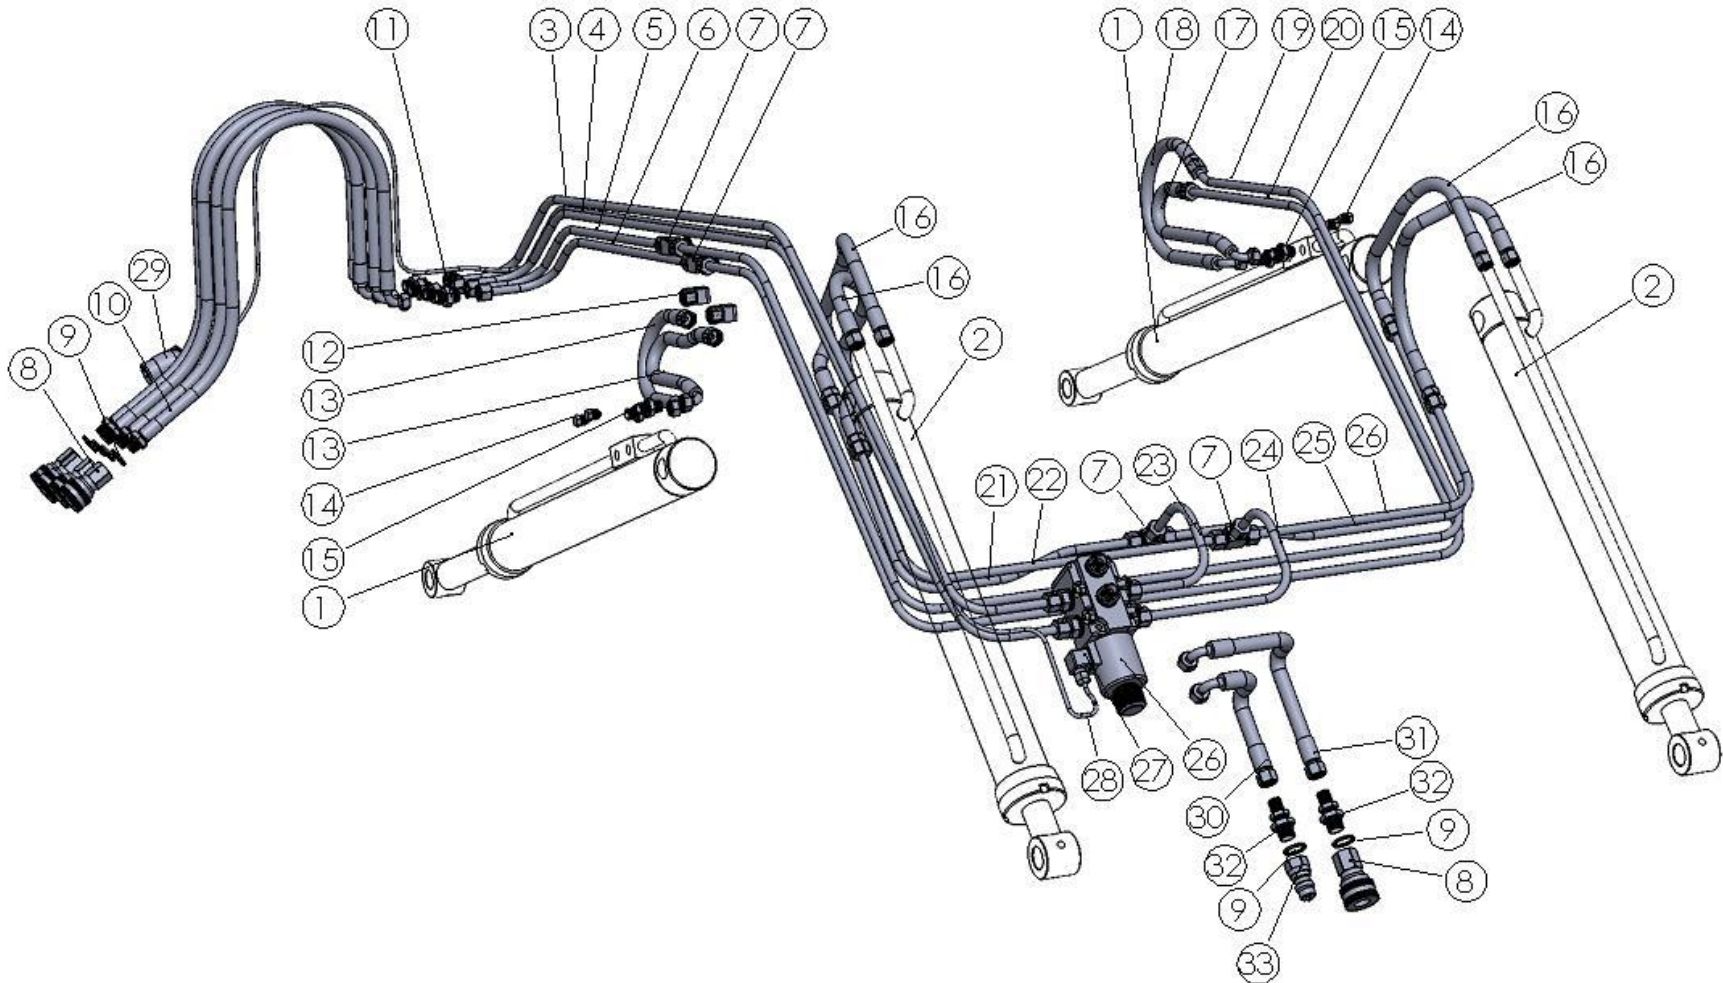

RL 2 - Front Loader Hydraulics