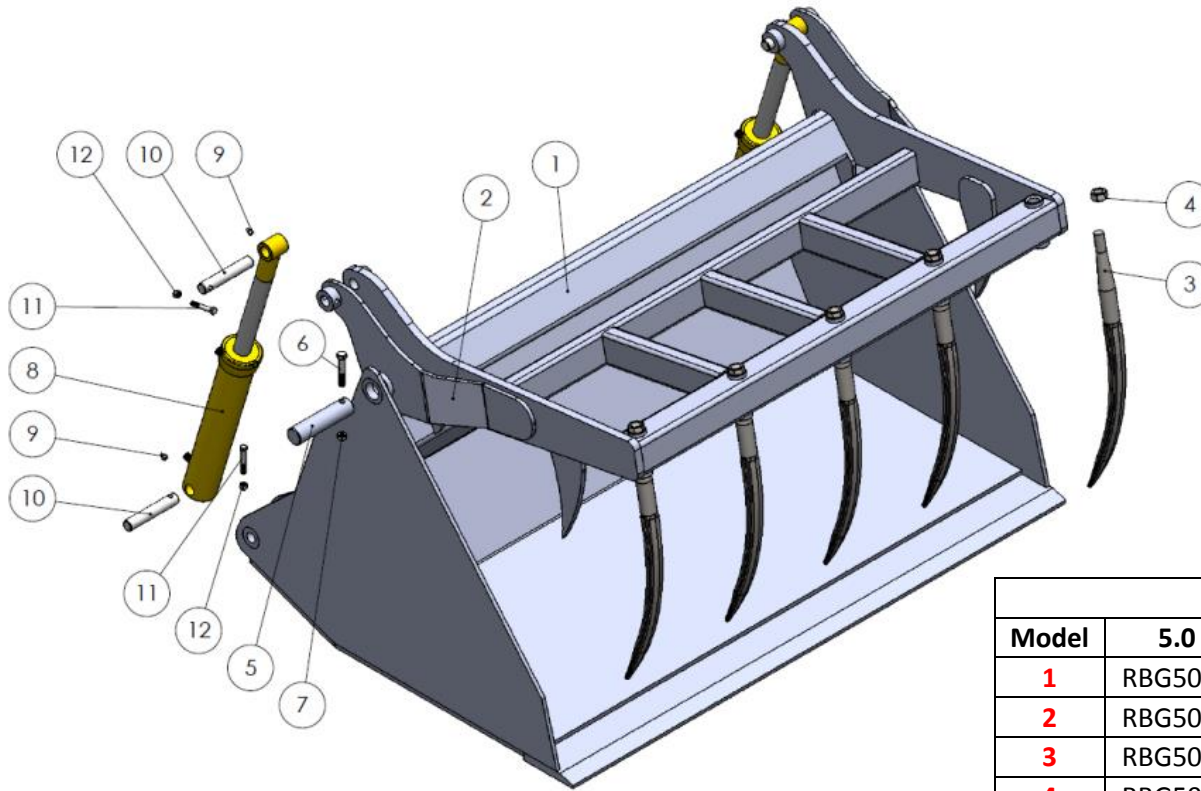

Bucket Grab Parts List

Model	Part No			Description	Qty
	5.0	6.0	8.0		
1	RBG5001	RBG6001	RBG8001	Body	1
2	RBG5002	RBG6002	RBG8002	Head	1
3	RBG5003	RBG6003	RBG8003	Curved Tine	5/6/8
4	RBG5004	RBG6004	RBG8004	Nut	5/6/8
5	RBG5005	RBG6005	RBG8005	Main Pin	2
6	RBG5006	RBG6006	RBG8006	Bolt	2
7	RBG5007	RBG6007	RBG8007	Nut	2
8	RBG5008	RBG6008	RBG8008	Hydraulic Cylinder	2
9	RBG5009	RBG6009	RBG8009	Grease Nipple	4
10	RBG5010	RBG6010	RBG8010	Pin	4
11	RBG5011	RBG6011	RBG8011	Bolt	4
12	RBG5012	RBG6012	RBG8012	Nut	4
13	RBG5013	RBG6013	RBG8013	Cylinder Hose	4
14	RHK1-2			Hose Kit (M & F)	1