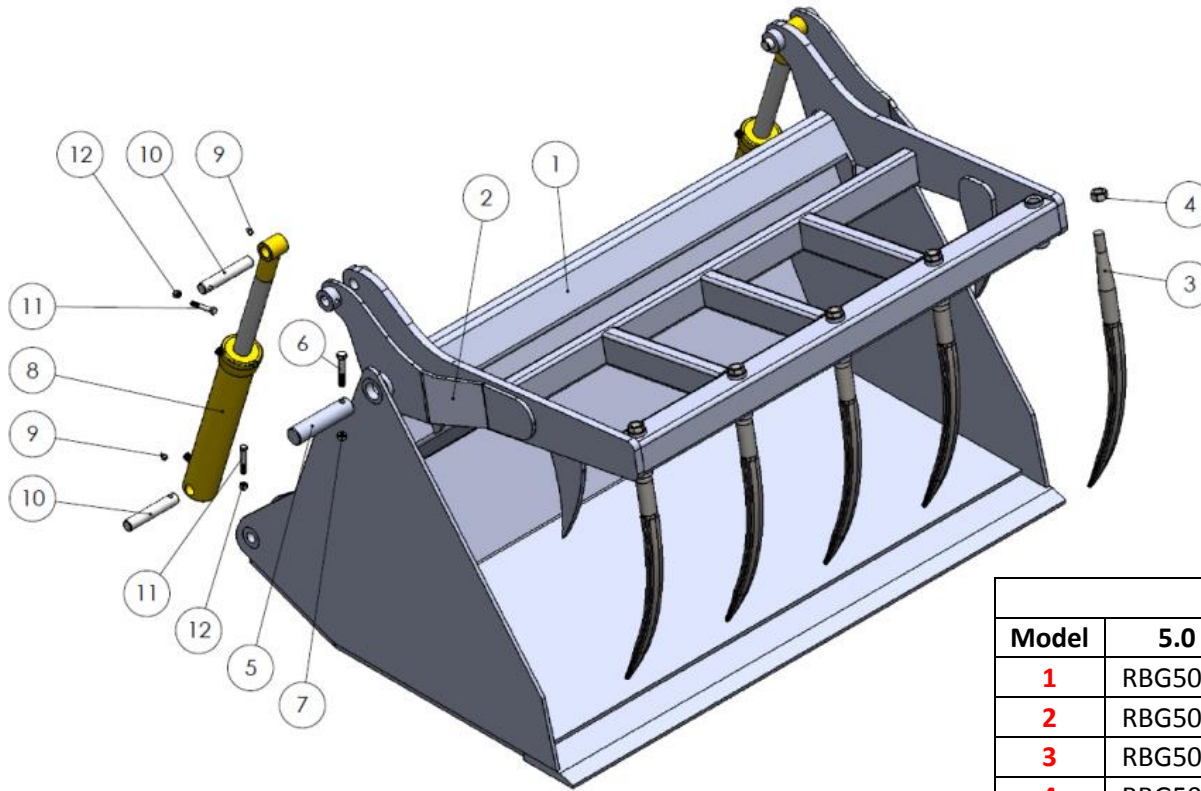

Bucket Grab Parts List

	Part No			Description	Qty
Model	5.0	6.0	8.0		
1	RBG5001	RBG6001	RBG8001	Body	1
2	RBG5002	RBG6002	RBG8002	Head	1
3	RBG5003	RBG6003	RBG8003	Curved Tine	5/6/8
4	RBG5004	RBG6004	RBG8004	Nut	5/6/8
5	RBG5005	RBG6005	RBG8005	Main Pin	2
6	RBG5006	RBG6006	RBG8006	Bolt	2
7	RBG5007	RBG6007	RBG8007	Nut	2
8	RBG5008	RBG6008	RBG8008	Hydraulic Cylinder	2
9	RBG5009	RBG6009	RBG8009	Grease Nipple	4
10	RBG5010	RBG6010	RBG8010	Pin	4
11	RBG5011	RBG6011	RBG8011	Bolt	4
12	RBG5012	RBG6012	RBG8012	Nut	4
13	RBG5013	RBG6013	RBG8013	Cylinder Hose	4
14	RHK1-2			Hose Kit (M & F)	1