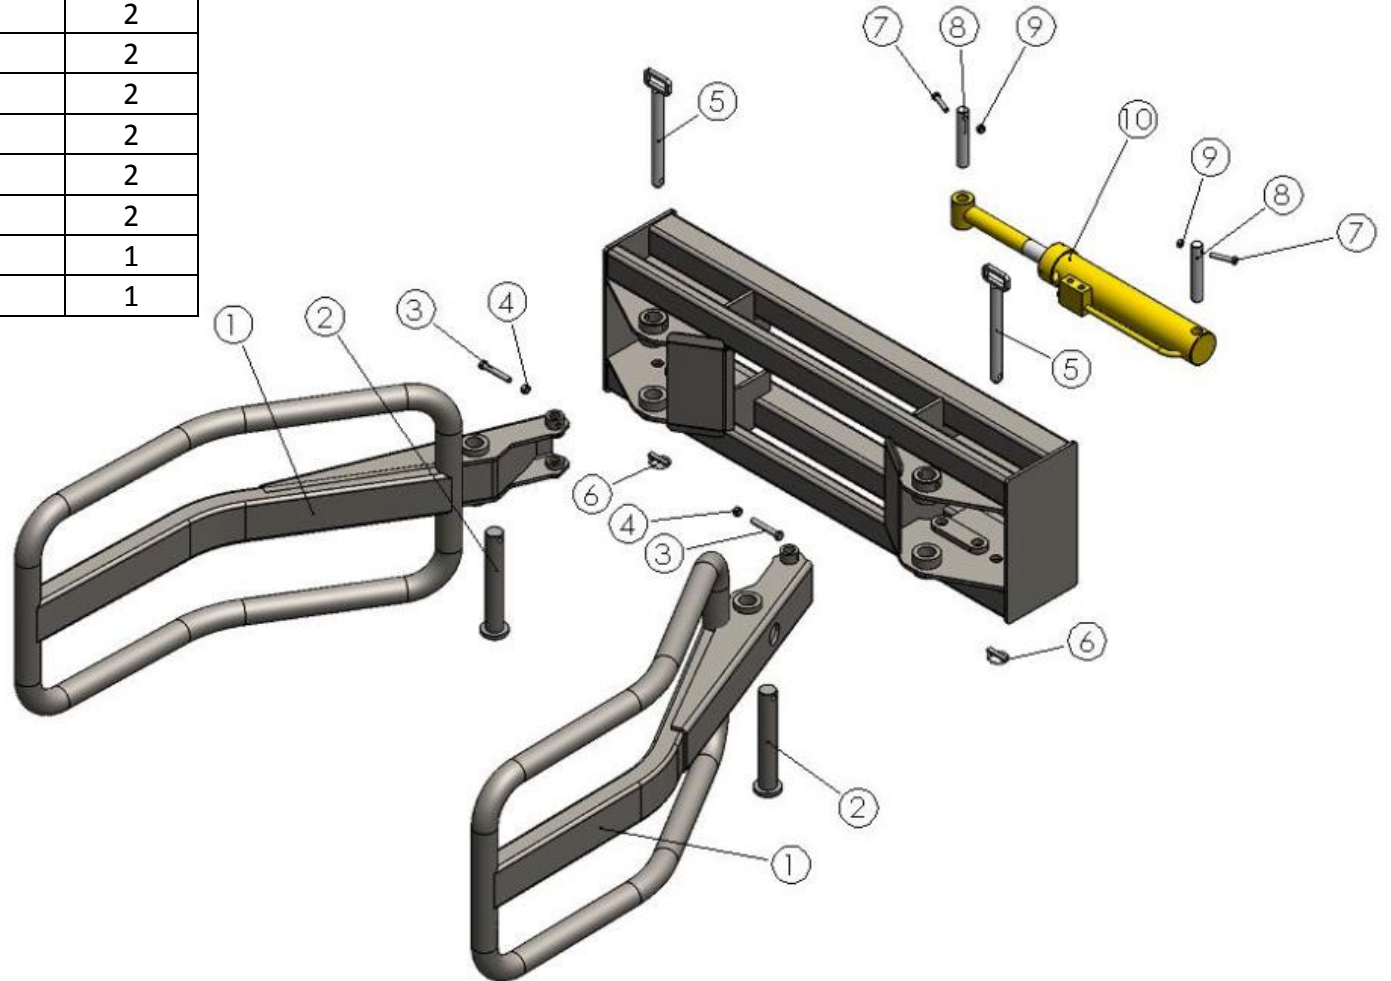

Bale Grab Parts List

RBG 1 - Bale Grab

Item	Part No.	Description	Qty
1	RBG0101	Soft Hands	2
2	RBG0102	Main Pin	2
3	RBG0103	Bolt	2
4	RBG0104	Nut	2
5	RBG0105	Locking Pin	2
6	RBG0106	Clip	2
7	RBG0107	Bolt	2
8	RBG0108	Pin	2
9	RBG0109	Nut	2
10	RBG0110	Hydraulic Cylinder	1
11	RHK1-2	Hose Kit	1

Bale Handler Parts List

RBH - Bale Handler

Item	Part No.	Description	Qty
1	RBH0101	Roller	2
2	RBH0102	Tine	2
3	RBH0103	Nut	2
4	RBH0104	Bushen	2
5	RBH0105	Retainer	2
6	RBH0106	Nut	2
7	RBH0107	Left Arm	1
8	RBH0108	Right Arm	1
9	RBH0109	Nut	2
10	RBH0110	Main Pin	2
11	RBH0111	Bolt	2
12	RBH0112	Cylinder Pin	2
13	RBH0113	Clip	2
14	RBH0114	Hydraulic Cylinder	1
15	RHK1-2	Hose Kit	1