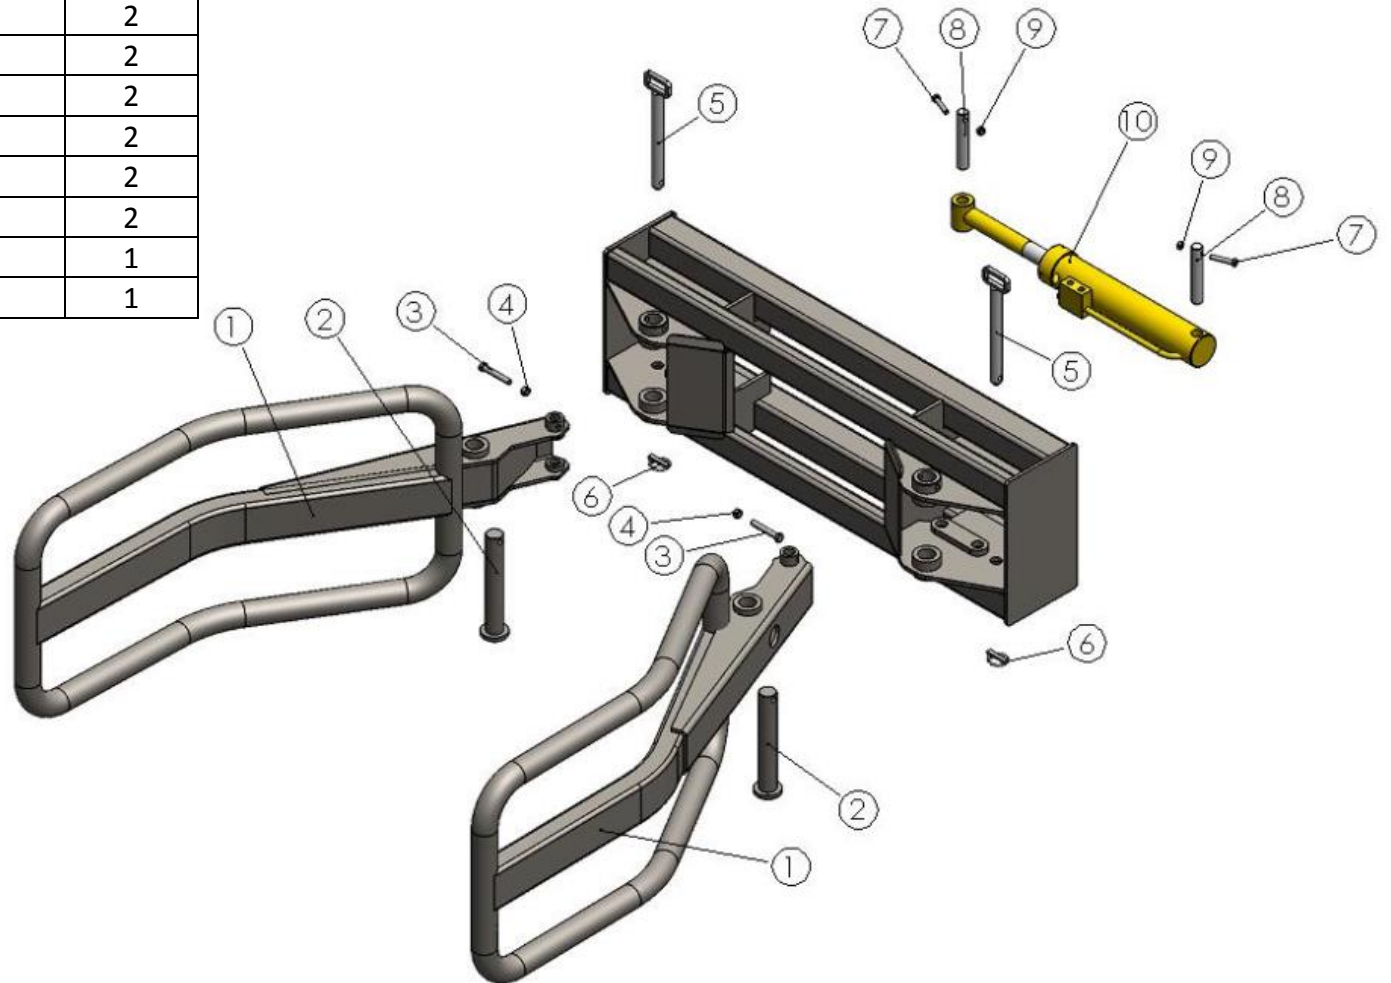

Bale Grab Parts List

RBG 1 - Bale Grab

| Item | Part No. | Description | Qty |
|------|----------|--------------------|-----|
| 1 | RBG0101 | Soft Hands | 2 |
| 2 | RBG0102 | Main Pin | 2 |
| 3 | RBG0103 | Bolt | 2 |
| 4 | RBG0104 | Nut | 2 |
| 5 | RBG0105 | Locking Pin | 2 |
| 6 | RBG0106 | Clip | 2 |
| 7 | RBG0107 | Bolt | 2 |
| 8 | RBG0108 | Pin | 2 |
| 9 | RBG0109 | Nut | 2 |
| 10 | RBG0110 | Hydraulic Cylinder | 1 |
| 11 | RHK1-2 | Hose Kit | 1 |

Bale Handler Parts List

RBH - Bale Handler

| Item | Part No. | Description | Qty |
|------|----------|--------------------|-----|
| 1 | RBH0101 | Roller | 2 |
| 2 | RBH0102 | Tine | 2 |
| 3 | RBH0103 | Nut | 2 |
| 4 | RBH0104 | Bushen | 2 |
| 5 | RBH0105 | Retainer | 2 |
| 6 | RBH0106 | Nut | 2 |
| 7 | RBH0107 | Left Arm | 1 |
| 8 | RBH0108 | Right Arm | 1 |
| 9 | RBH0109 | Nut | 2 |
| 10 | RBH0110 | Main Pin | 2 |
| 11 | RBH0111 | Bolt | 2 |
| 12 | RBH0112 | Cylinder Pin | 2 |
| 13 | RBH0113 | Clip | 2 |
| 14 | RBH0114 | Hydraulic Cylinder | 1 |
| 15 | RHK1-2 | Hose Kit | 1 |